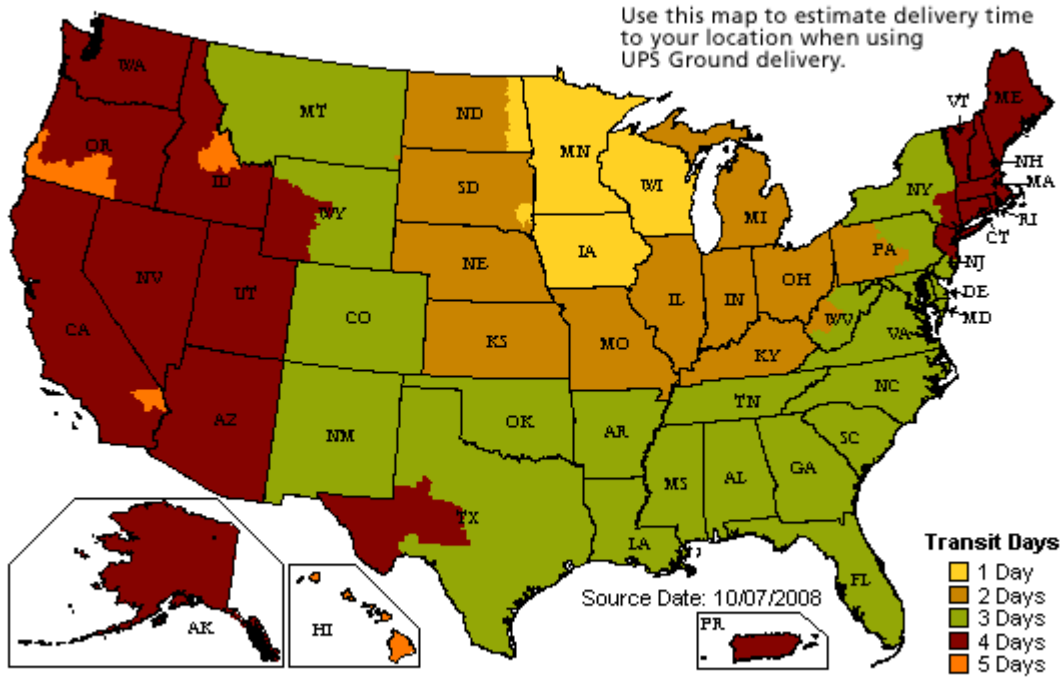

## UPS Ground Delivery

## APPROXIMATE UPS Shipping Costs

Approximate based on insured package 1–3 lbs., residential delivery address, domestic.  
 This information is provided for your convenience;  
 actual shipping charges will be applied to your invoice total.